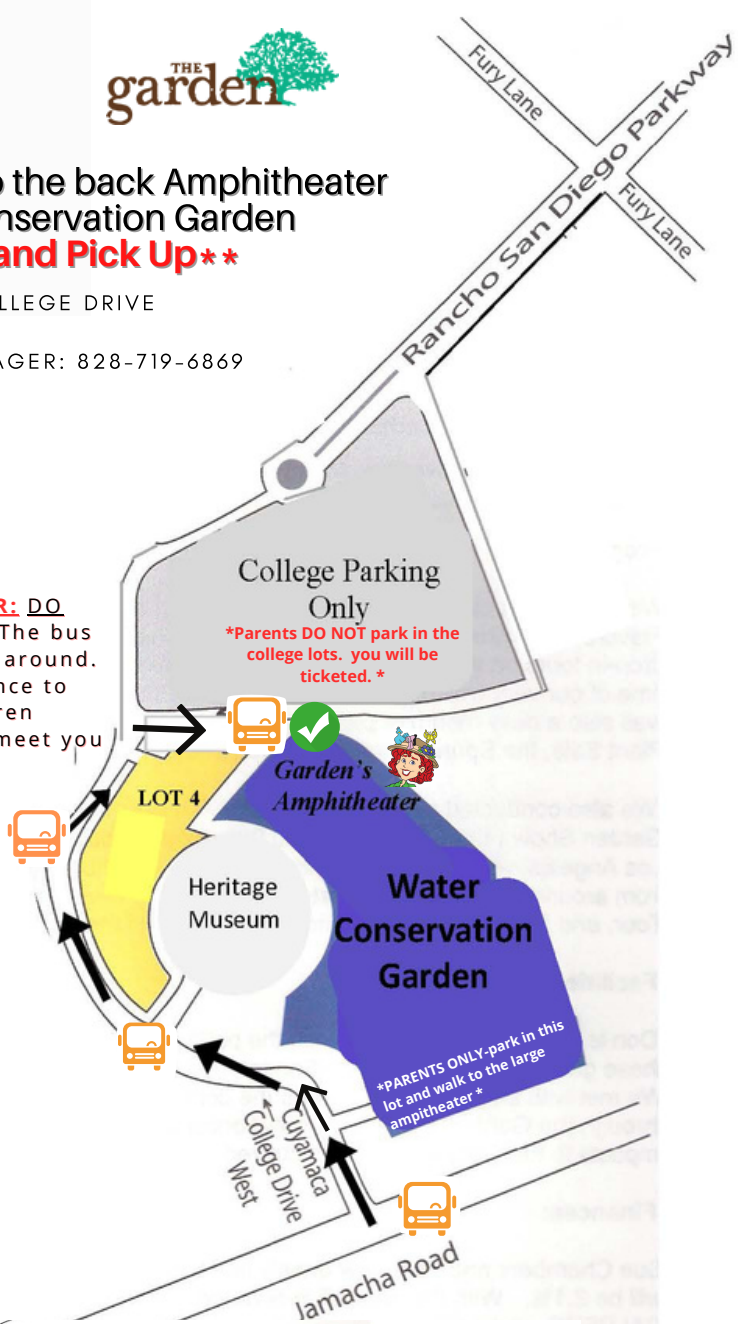

## Bus Directions to the back Amphitheater of The Water Conservation Garden

### \*\*Bus Drop off and Pick Up\*\*

12122 CUYAMACA COLLEGE DRIVE  
EL CAJON, CA 92019  
MSP PROGRAMS MANAGER: 828-719-6869

**ATTENTION BUS DRIVER: DO NOT TURN INTO LOT 4.** The bus will not be able to turn around. SIMPLY block the entrance to the parking to let children unload. Educators will meet you there.

From San Diego:

- Stay straight on **Jamacha Road/SR-54**.
- Turn Left at the light at **Cuyamaca College Drive West**.
- Stay straight towards the College (You will pass The Garden on your left)
- Turn Right at the stop sign.
- Park alongside curb on the right where ticket machine is located, just before Parking Lot 4 entrance.
- (Do NOT drive bus into Lot 4, the corners are tight)
- Important: TRAFFIC IN & OUT OF PARKING LOT DOES NOT STOP. Teachers and Parents must help students cross the parking lot entrance to the Garden gate.**